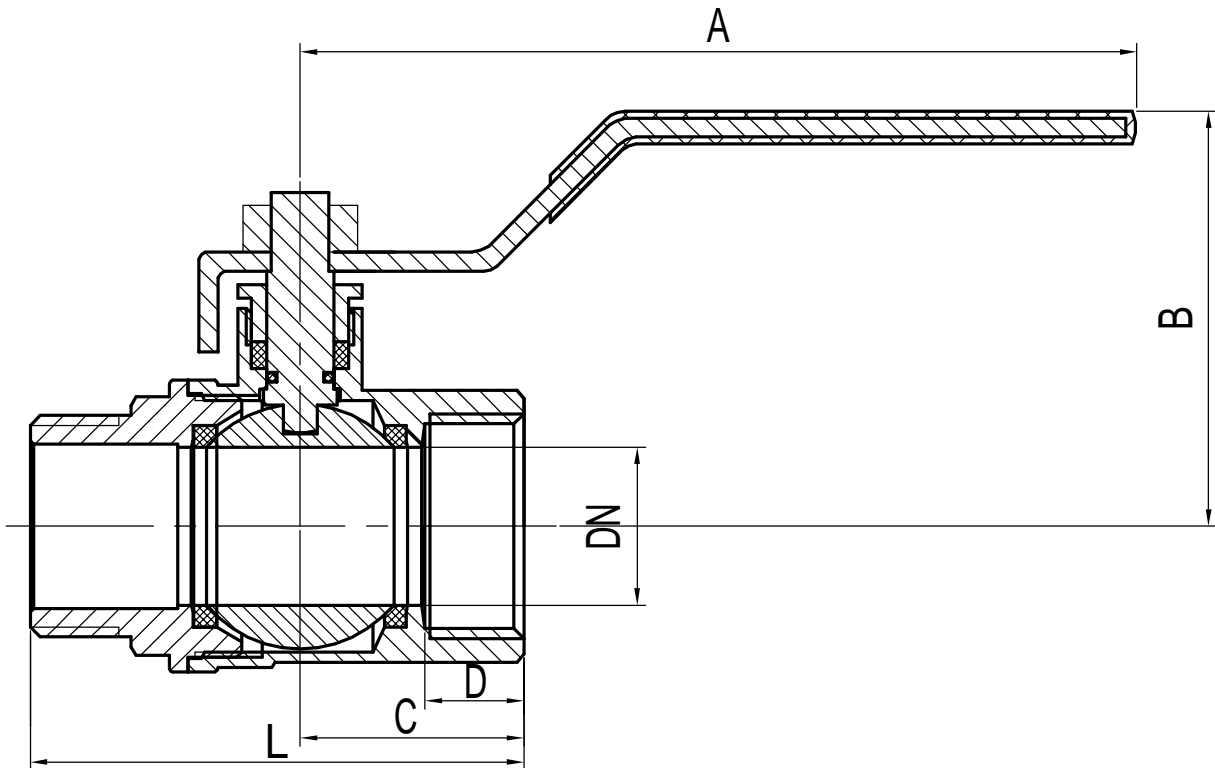

A-8010 Brass Ball Valve Full Flow

Manufacturer: Yuhuan Alllead Copper Industries Co., Ltd

SIZE	A	B	C	D	L	SW	DN
1/2"	93	49	26.5	13.5	60	24.5	14.5
3/4"	93	53	30	14	65	30	18.5
1"	125	55	33.5	15	73.5	38	23.5